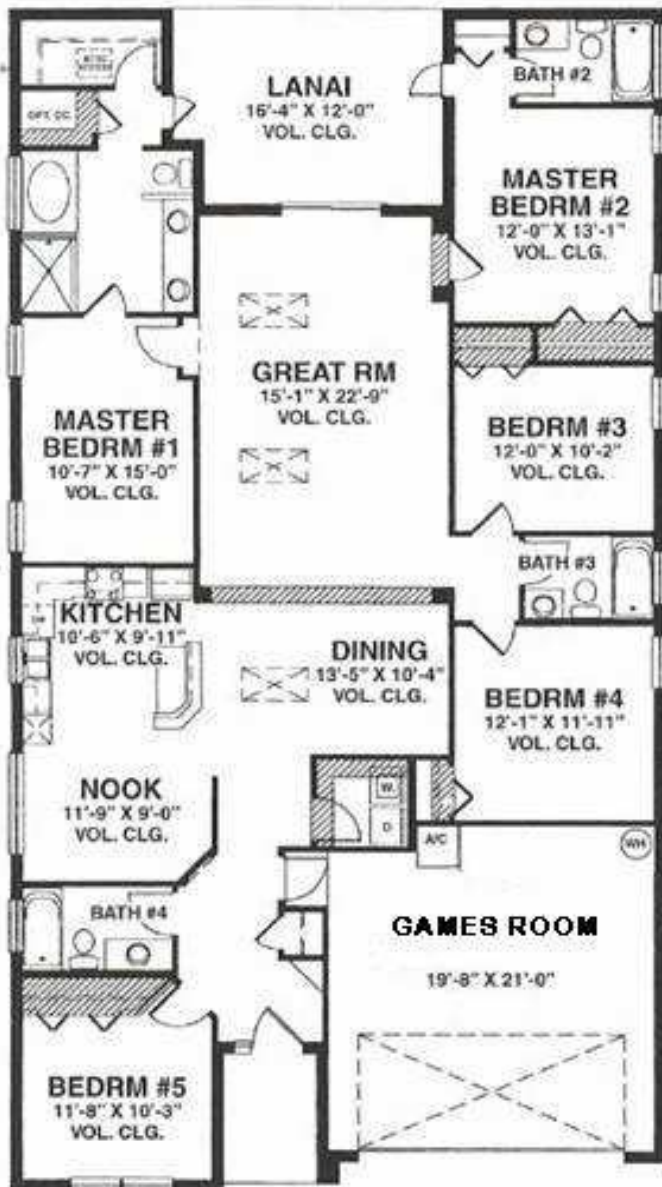

The Cypress Springs

5 bedroom - 4 bath

Square Footage	
Living Area	2157
Lanai	188
Entry	57
Garage	501
Total 2903	

All dimensions are approximate.